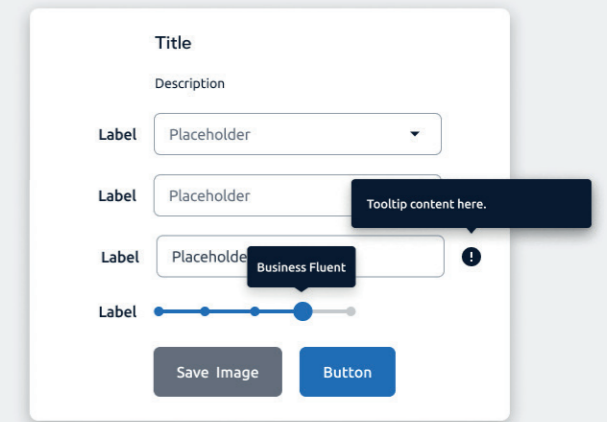

05. Buttons

Button Rules:
Padding Left Right -> 1.5 x font size
Padding Top Bottom -> 1 x font size

Full-width button:
Left Right -> determined by the device width
Top Bottom -> 1 x font size

Color

Size

Variants

06. Loadings and progress bar

Spinner & Progress indicator

Spinner size

Progress indicator size

07. Notifications

Notifications

Change profile picture

Pop up

Pop up

Snackbar

08. Selectors & Elements

Checkbox

Radio button

Toggle button

Sorting

Date picker

Breadcrumbs

Tabs

Pagination

Progress bar

Time picker

Rating bar

Tooltip