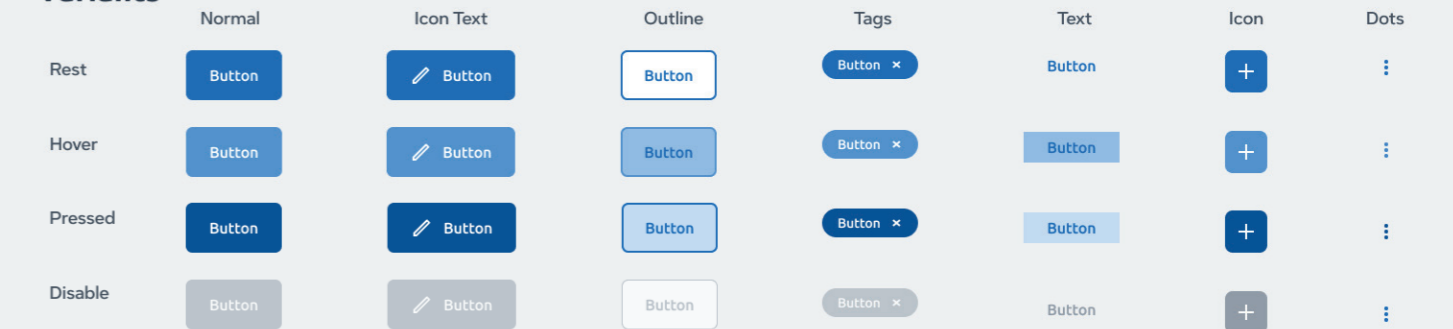

Icon sets

Outlined icons

Filled icons

04. Text fields

Field types

Text input

Dropdown

Picker types

05. Buttons

Button Rules:
Padding Left Right -> 1.5 x font size
Padding Top Bottom -> 1 x font size

Full-width button:
Left Right -> determined by the device width
Top Bottom -> 1 x font size

Color

Size

Variants

06. Loadings and progress bar

Spinner & Progress indicator

Spinner size

Progress indicator size

07. Notifications

Notifications

Change profile picture

Pop up

Pop up

Snackbar

08. Selectors & Elements

Checkbox

Radio button

Toggle button

Sorting

Date picker